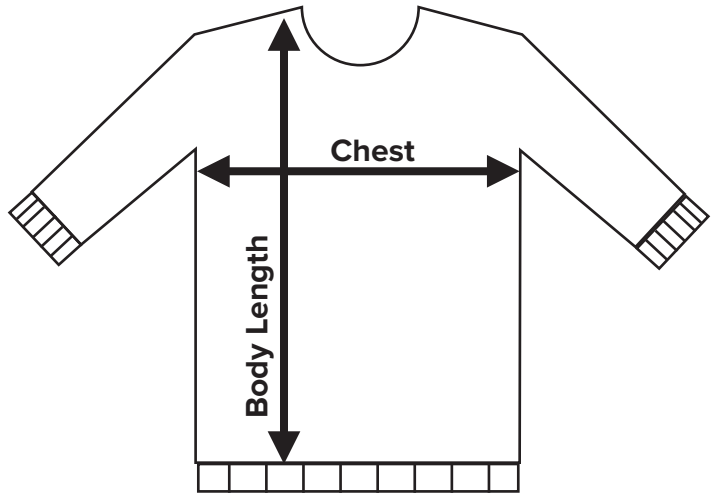

CYL 75TH ANNIVERSARY JACKET ORDER FORM

Name _____
 Address _____

 Contact No. _____ Email _____

SIZE GUIDE

	Chest	Body Length
X Small	55.5cm	72cm
Small	58cm	74cm
Medium	61cm	76cm
Large	66cm	79cm

ORDER

	QTY
X Small	
Small	
Medium	
Large	
Total	