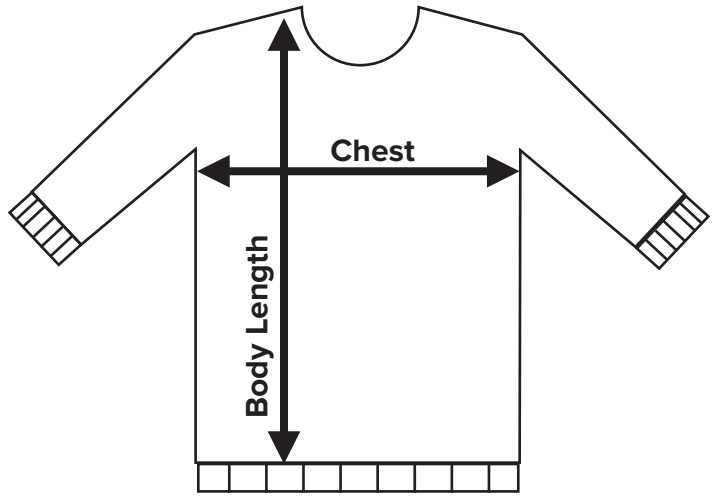

CYL 75TH ANNIVERSARY JACKET ORDER FORM

Name _____
 Address _____

 Contact No. _____ Email _____

SIZE GUIDE

	Chest	Body Length
X Small	55.5cm	72cm
Small	58cm	74cm
Medium	61cm	76cm
Large	66cm	79cm

ORDER

	QTY
X Small	
Small	
Medium	
Large	
Total	